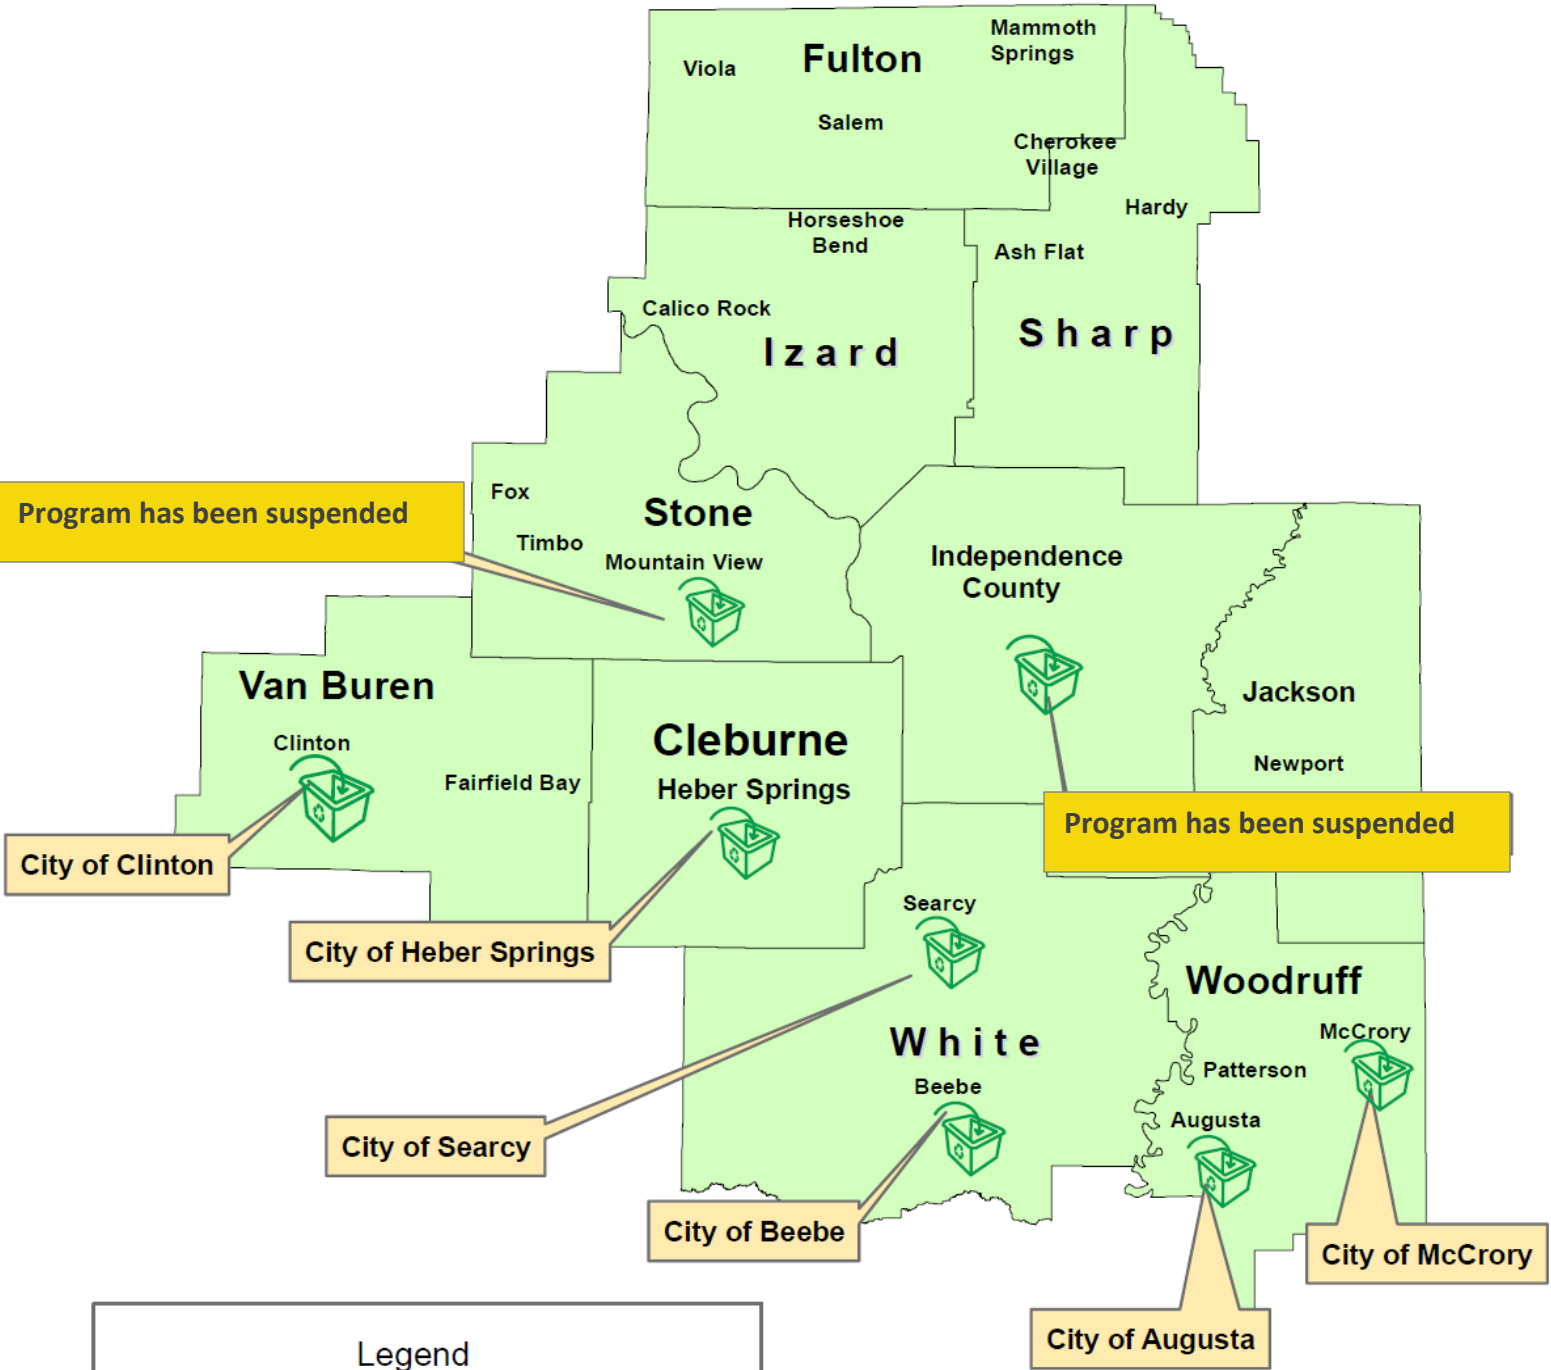

White River RSWMD Curbside Recycling Programs

Legend

Curbside Service

Property of
White River Planning & Development District, Inc.
Map is for reference only and should NOT
be used in place of a survey or in a legal dispute.