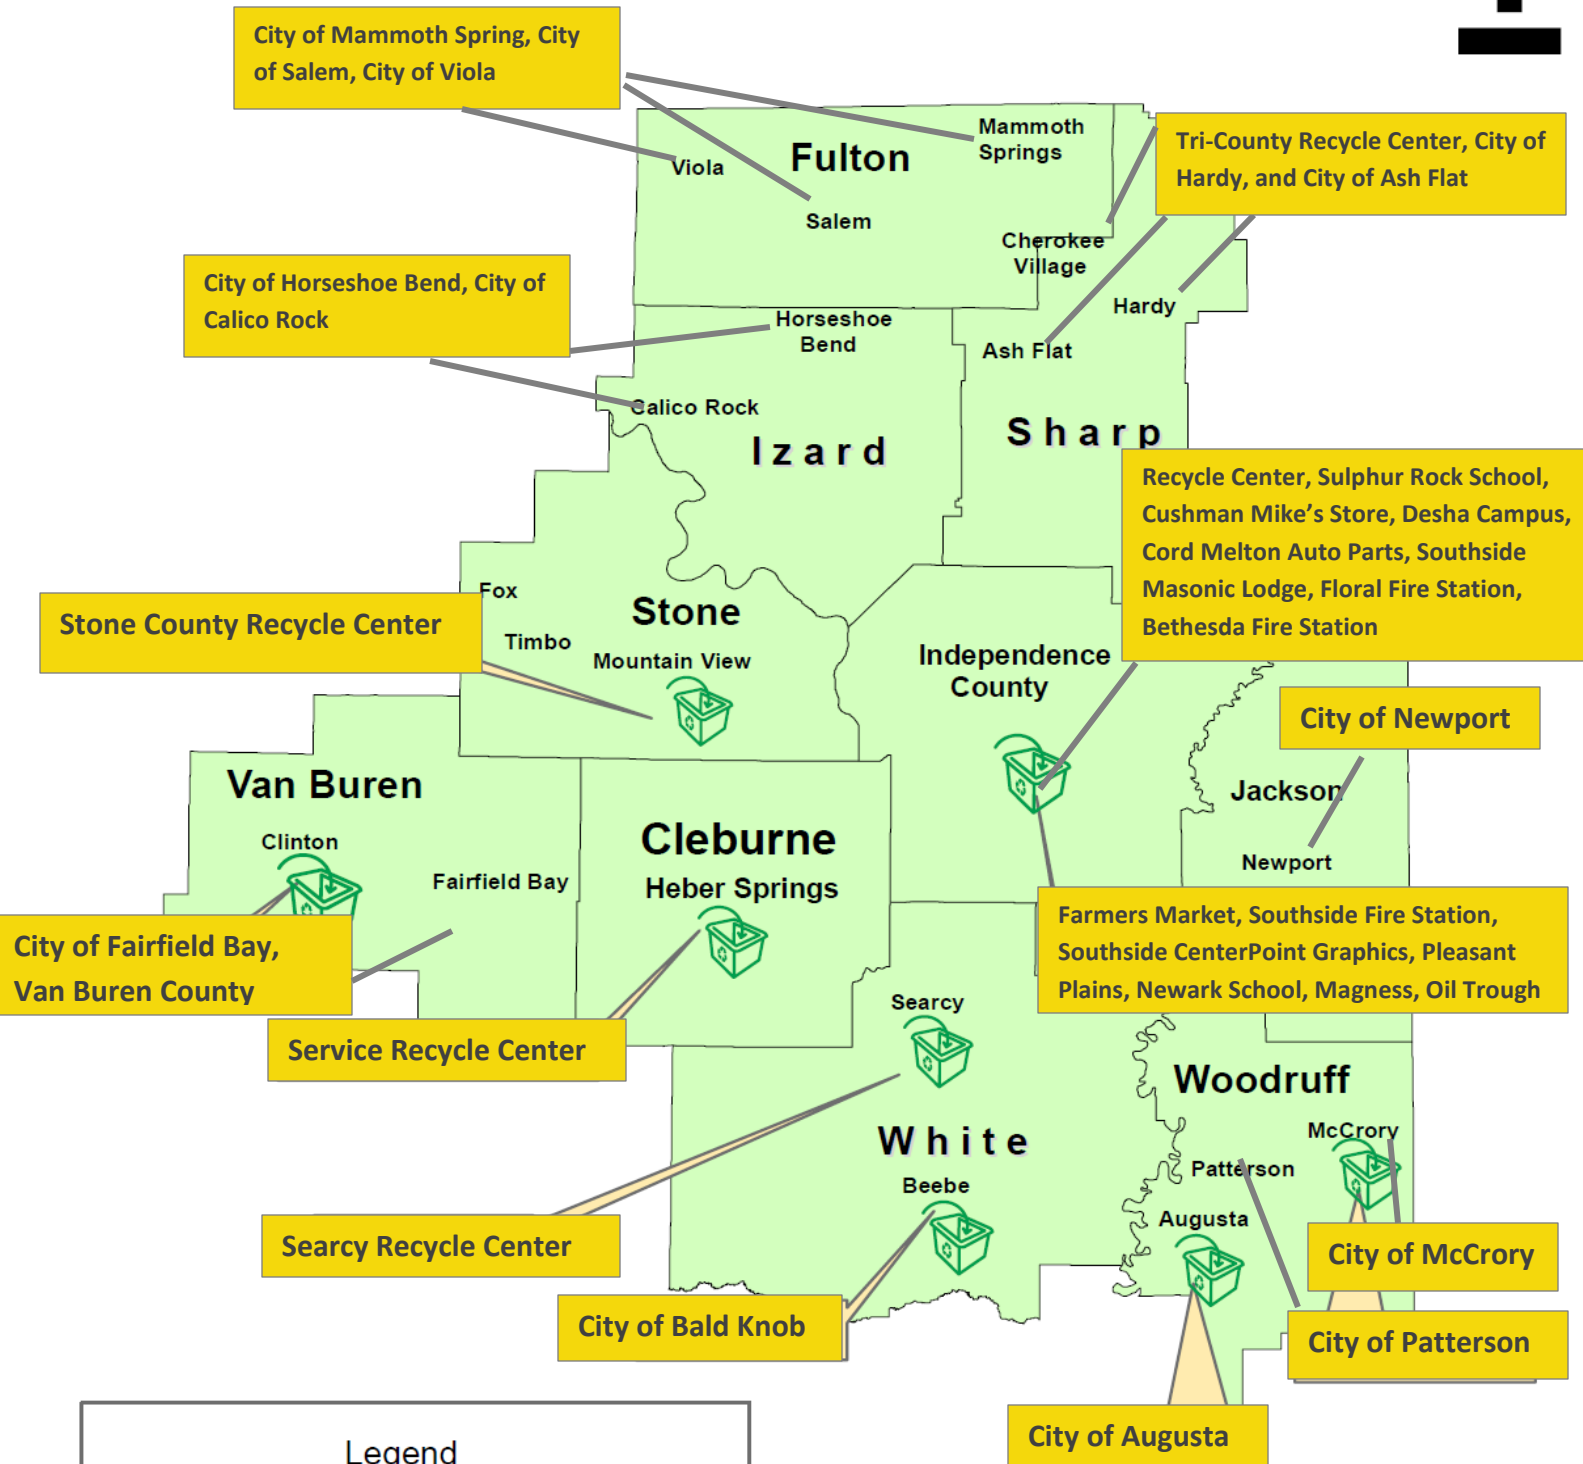

White River RSWMD Curbside Drop – Off Locations

Legend

Curbside Service

Property of
White River Planning & Development District, Inc.
Map is for reference only and should NOT
be used in place of a survey or in a legal dispute.